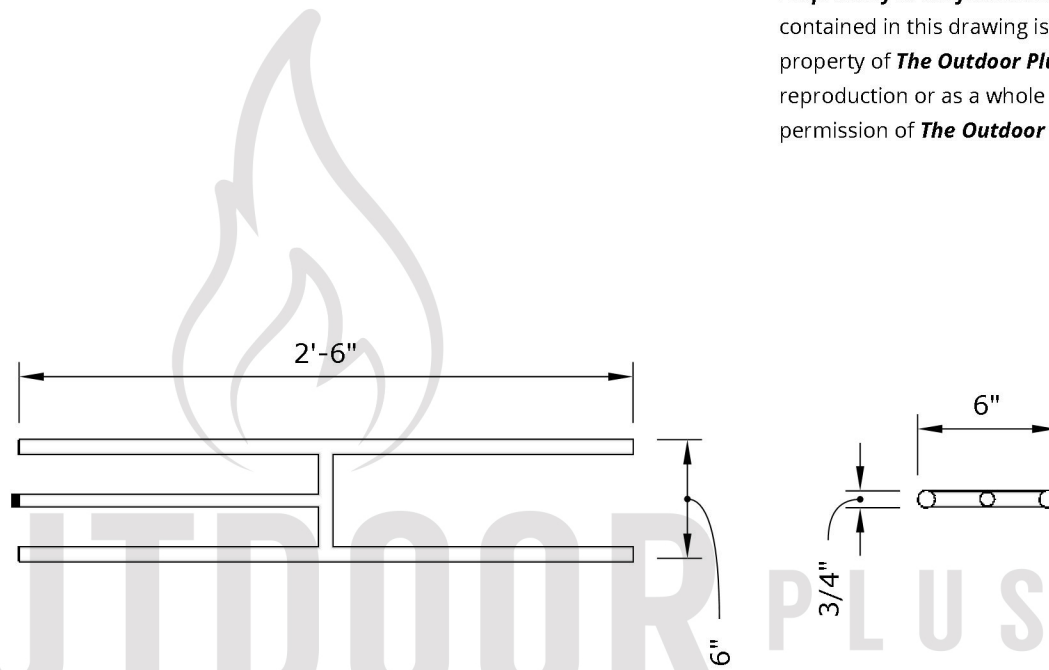

30" Fireplace H Burner

Page Number	1 of 1
Author: Bryant Uribe	9/28/2018
Approved By: Gabriel Estrada	Date

SKU	Length, Width, Height (LxWxH)	Weight	Hub Size	BTU Output	Material
OPT-156	30" x 6" x 1"	4.5 lbs.	½"	95,000	Stainless Steel

PERSPECTIVE

TOP

SIDE